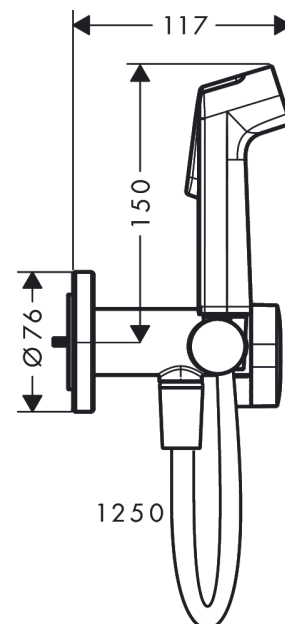

Bidette hand shower 1jet S EcoSmart+ for mixed water with shower holder and shower hose 125 cm

Finish: **Chrome** Article Number: **29232000**

Description

product features

- consists of: bidette hand shower, shut-off valve with integrated shower holder, shower hose
- shower head size: 28 mm
- integrated support function
- maximum flow rate at 3 bar: 5 l/min
- minimum flow pressure: 1 bar
- operating pressure: min. 1 bar/max. 10 bar
- pivot connector prevents hose from tangling
- shower hose with conical nut on both ends
- with non-return valve
- wall supports of metal
- wall mounting: screw fastening
- rinseable screen seal
- not intrinsically safe against backflow
- not suitable for operation in countries with valid EN 1717
- EU taxonomy: max. 6 l/min - Substantial Contribution (SC) possible

Technology

Product image

Scale drawing

Bidette hand shower 1jet S EcoSmart+ for mixed water with shower holder and shower hose 125 cm

Finish: **Chrome** Article Number: **29232000**

Flowchart

Bidette hand shower 1jet S EcoSmart+ for mixed water with shower holder and shower hose 125 cm

Finish: **Chrome** Article Number: **29232000**

Exploded Drawing

Year of production: >05/22

Bidette hand shower 1jet S EcoSmart+ for mixed water with shower holder and shower hose 125 cm

Finish: **Chrome** Article Number: **29232000**

Spare part list

Year of production: >05/22

Pos.	Description	Article Number	PC	PU
1	handle	94564000	10	1
2	handle fixing set	94565000	1	1
3	cartridge, assy	94575000	10	1
4	handshower	94569000	9	1
5	guide	94568000	1	1
6	seal	98058000	1	1
7	shower hose Isiflex'B 1,25 m	28272000	98	1
8	filter packing	94246000	1	1
9	escutcheon	94567000	6	1
10	non return valve	93250000	5	1
11	extension set	94574000	8	1
a	-	29235180	99	1